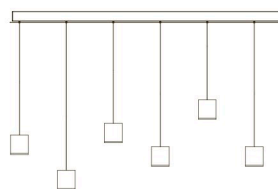

L

W

DIMENSIONS

L	6 cm	2,4 inch
H	6,3 cm	2,5 inch

CANOPY

L	120 cm	47,2 inch
H	4,5 cm	1,8 inch
W	8 cm	3,1 inch

CABLE LENGTH

Up to 200 cm 78,7 inch

MATCH 7 by Jos Muller

The size of a small matchbox is enough to produce light. The multiple version is mesmerising as each element turns and finds its own way. The Match has a coloured or transparent detail. Due to the hole in the middle the colour of the light is not affected. Please specify the desired colour(s) with your order. (red, orange, yellow, green, light blue, transparent) For the round version see model Can