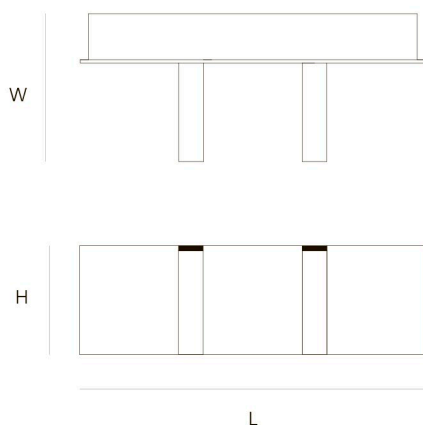

DIMENSIONS

L	6 cm	2,4 inch
H	6,3 cm	2,5 inch
W	1,5 cm	0,6 inch

LIGHTSOURCE

1x led, 3.1W, citizen, 2700K, 275 LM

FINISH

Aluminium

TYPE.NR

● 11-5610

DIMENSIONS

L	13,5 cm	5,3 inch
H	6,3 cm	2,5 inch
W	9 cm	3,5 inch

LIGHTSOURCE

1x led, 3.1W, citizen, 2700K, 275 LM

FINISH

Aluminium

TYPE.NR

● 11-5621

1,5 2 34x34x17cm

STANDARD Black canopy with chrome cover plate. Trailing edge dimmable.

MATCH 2 WALL by Jos Muller

The size of a small matchbox is enough to produce light. The Match has a coloured or transparent detail. Due to the hole in the middle the colour of the light is not affected. Please specify the desired colour(s) with your order: (red, orange, yellow, green, light blue, transparent)

DIMENSIONS

L	21 cm	8,3 inch
H	6,3 cm	2,5 inch
W	9 cm	3,5 inch

LIGHTSOURCE

2x led, 3.1W, citizen, 2700K, 275 LM

FINISH

Aluminium

TYPE.NR

● 11-5622